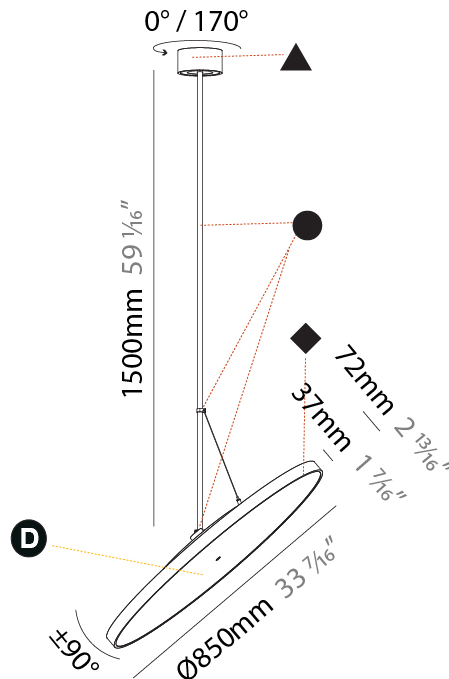

GENERAL

Series: Sign Diva Flex
 Subseries: Sign Diva Flex
 Brand: Prolicht
 Division: Architectural
 Mounting Type: Suspension
 Mounting Location: Ceiling
 Subcategory: Pendant

PHYSICAL

Diameter (mm): 850
 Diameter (in): 33 ⁷/₁₆
 Height (mm): 870
 Height (in): 34 ¹/₄
 Light Distribution: Adjustable / Direct
 Weight (kg): 9
 Weight (lbs): 19.8
 Diffuser: PMMA - Opal / Micro-Prism / Sparkling Secret / Vintage Industrial
 Fixture Finish: SSR / BKV / CWI / CRY / HAB / UFT / ITA / RUA / FTG / MYG / LOD / PUS / FRO / FUP / KIA / POP / BLS / SPG / MEY / GOH / GUM / CHC / COM / ABZ / JAG / OBR / MOS / ROR
 Fixture Material: Extruded Aluminum / Steel

GENERAL

Series: Sign Diva Flex
Subseries: Sign Diva Flex
Brand: Prolicht
Division: Architectural
Mounting Type: Suspension
Mounting Location: Ceiling
Subcategory: Pendant

PHYSICAL

Shape: Round
Diameter (mm): 850
Diameter (in): 33 7/16
Height (mm): 1620
Height (in): 63 3/4
Light Distribution: Adjustable / Direct
Weight (kg): 2.007
Weight (lbs): 4.42
Diffuser: PMMA - Opal / Micro-Prism / Sparkling Secret / Vintage Industrial
Fixture Finish: SSR / BKV / CWI / CRY / HAB / UFT / ITA / RUA / FTG / MYG / LOD / PUS / FRO / FUP / KIA / POP / BLS / SPG / MEY / GOH / GUM / CHC / COM / ABZ / JAG / OBR / MOS / ROR
Fixture Material: Extruded Aluminum / Steel

LED

Color Temperature (°K): 2700 / 3000 / 3500 / 4000
Max. Delivered Lumen (lm): 9094 / 9806 / 11375 / 11617
Nominal Lumen (lm): 10753 / 11596 / 13461 / 13736
CRI: >90 CRI
Lamp Life (hrs): 50000

OPTICAL

Adjustability: Rotational 170°; Tilt 90°
--

RATINGS AND CERTIFICATIONS

Certified By: Certified for North American Standards
IP rating: IP20

SIGN DIVA FLEX SUSPENSION

A30858-

PROJECT	_____
TYPE	_____
SPECIFIER	_____
QUANTITY	_____
DATE	_____