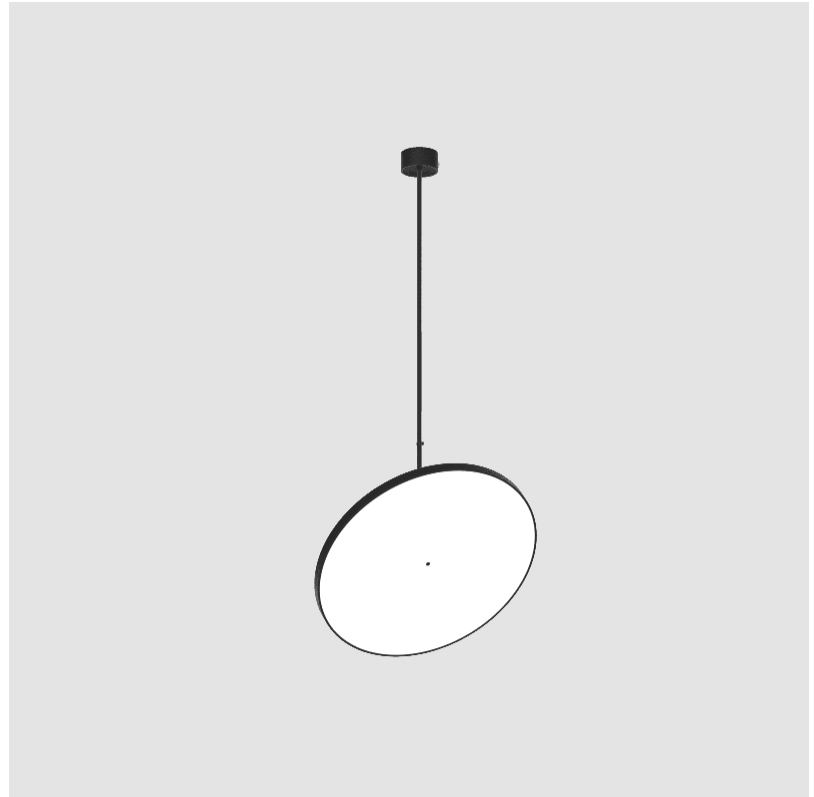

SIGN DIVA FLEX SUSPENSION

A30857-

base number LED Dimming Color Temperature Finishes (Diamond) Finishes (Triangle) Finishes (Circle) Diffuser with Ring

- To build a product code in our configurator select the specify button on the base model # product page
- To build a manual product code on this datasheet choose from the options listed below in blue font and add the suffix to the base model #

GENERAL

Series: Sign Diva Flex
 Subseries: Sign Diva Flex
 Brand: Prolicht
 Division: Architectural
 Mounting Type: Suspension
 Mounting Location: Ceiling
 Subcategory: Pendant

PHYSICAL

Diameter (mm): 850
 Diameter (in): 33 ⁷/₁₆
 Height (mm): 870
 Height (in): 34 ¹/₄
 Light Distribution: Adjustable / Direct
 Weight (kg): 9
 Weight (lbs): 19.8
 Diffuser: PMMA - Opal / Micro-Prism / Sparkling Secret / Vintage Industrial
 Fixture Finish: SSR / BKV / CWI / CRY / HAB / UFT / ITA / RUA / FTG / MYG / LOD / PUS / FRO / FUP / KIA / POP / BLS / SPG / MEY / GOH / GUM / CHC / COM / ABZ / JAG / OBR / MOS / ROR
 Fixture Material: Extruded Aluminum / Steel

GENERAL

Series: Sign Diva Flex
Subseries: Sign Diva Flex
Brand: Prolicht
Division: Architectural
Mounting Type: Suspension
Mounting Location: Ceiling
Subcategory: Pendant

PHYSICAL

Shape: Round
Diameter (mm): 850
Diameter (in): 33 7/16
Height (mm): 1620
Height (in): 63 3/4
Light Distribution: Adjustable / Direct
Weight (kg): 2.007
Weight (lbs): 4.42
Diffuser: PMMA - Opal / Micro-Prism / Sparkling Secret / Vintage Industrial
Fixture Finish: SSR / BKV / CWI / CRY / HAB / UFT / ITA / RUA / FTG / MYG / LOD / PUS / FRO / FUP / KIA / POP / BLS / SPG / MEY / GOH / GUM / CHC / COM / ABZ / JAG / OBR / MOS / ROR
Fixture Material: Extruded Aluminum / Steel

Adjustability: Rotational 170°; Tilt 90°
--

RATINGS AND CERTIFICATIONS

Certified By: Certified for North American Standards
IP rating: IP20

SIGN DIVA FLEX SUSPENSION

A30858-

PROJECT	_____
TYPE	_____
SPECIFIER	_____
QUANTITY	_____
DATE	_____